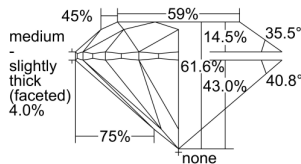

GIA®

FACSIMILE

GIA REPORT 7392920447

Verify this report at GIA.edu

GIA NATURAL DIAMOND DOSSIER®

September 29, 2021
GIA Report Number 7392920447
Shape and Cutting Style ..... Round Brilliant
Measurements ..... 4.60 - 4.62 x 2.84 mm

GRADING RESULTS

Carat Weight ..... 0.37 carat
Color Grade ..... G
Clarity Grade VS1
Cut Grade ..... Excellent

ADDITIONAL GRADING INFORMATION

Polish ..... Very Good
Symmetry ..... Excellent
Fluorescence ..... None
Clarity Characteristics ..... Crystal, Cloud
Inscription(s): GIA 7392920447

PROPORTIONS

Profile to actual proportions

GRADING SCALES

GIA COLOR SCALE	GIA CLARITY SCALE	GIA CUT SCALE	
D	FLAWLESS	EXCELLENT	
E	INTERNALLY FLAWLESS		
F		VVS₁	VERY GOOD
G	VVS₂		
H	VS₁	GOOD	
I	VS₂		
J	SI₁	FAIR	
K	SI₂		
L	I₁	POOR	
M	I₂		
N	I₃		
O			
P			
Q			
R			
S			
T			
U			
V			
W			
X			
Y			
Z