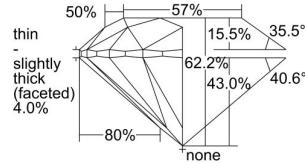

GIA®

FACSIMILE

GIA REPORT 6402768591

Verify this report at GIA.edu

GIA NATURAL DIAMOND DOSSIER®

October 12, 2021
GIA Report Number **6402768591**
Shape and Cutting Style ..... **Round Brilliant**
Measurements ..... **4.66 - 4.72 x 2.91 mm**

GRADING RESULTS

Carat Weight ..... **0.40 carat**
Color Grade ..... **G**
Clarity Grade **VS1**
Cut Grade ..... **Excellent**

ADDITIONAL GRADING INFORMATION

Polish ..... **Excellent**
Symmetry ..... **Very Good**
Fluorescence ..... **Faint**
Clarity Characteristics ..... **Feather**
Inscription(s): **GIA 6402768591**

PROPORTIONS

Profile to actual proportions

GRADING SCALES

GIA COLOR SCALE

COLOREDNESS	D
	E
	F
	G
	H
	I
	J
NEAR COLORLESS	K
	L
FAINTE	M
	N
	O
	P
	Q
VERY LIGHT	R
	S
	T
	U
	V
	W
	X
	Y
LIGHT	Z

GIA CLARITY SCALE

VERY VERY SLIGHTLY INCLUDED	FLAWLESS
	INTERNALLY FLAWLESS
VERY SLIGHTLY INCLUDED	VVS₁
	VVS₂
SLIGHTLY INCLUDED	VS₁
	VS₂
INCLUDED	SI₁
	SI₂
	I₁
	I₂
	I₃

GIA CUT SCALE

EXCELLENT
VERY GOOD
GOOD
FAIR
POOR