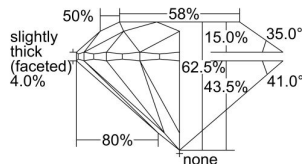

GIA®

FACSIMILE

GIA REPORT 6402238487

Verify this report at GIA.edu

GIA NATURAL DIAMOND DOSSIER®

September 14, 2021
GIA Report Number **6402238487**
Shape and Cutting Style ..... **Round Brilliant**
Measurements ..... **4.26 - 4.28 x 2.67 mm**

GRADING RESULTS

Carat Weight ..... **0.30 carat**
Color Grade ..... **G**
Clarity Grade **VVS2**
Cut Grade ..... **Excellent**

ADDITIONAL GRADING INFORMATION

Polish ..... **Excellent**
Symmetry ..... **Excellent**
Fluorescence ..... **Faint**
Clarity Characteristics..... **Pinpoint, Internal Graining, Surface Graining**

Inscription(s): GIA 6402238487

PROPORTIONS

Profile to actual proportions

GRADING SCALES

GIA COLOR SCALE	GIA CLARITY SCALE	GIA CUT SCALE
COLOURLESS	FLAWLESS	EXCELLENT
D	FLAWLESS	
E	FLAWLESS	VERY GOOD
F	FLAWLESS	
G	FLAWLESS	GOOD
H	FLAWLESS	
I	VVS₁	FAIR
J	VVS₂	
K	VS₁	POOR
L	VS₂	
M	SI₁	
N	SI₂	
O	I₁	
P	I₂	
Q	I₃	
R		
S		
T		
U		
V		
W		
X		
Y		
Z