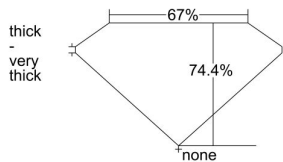

GIA®

FACSIMILE

GIA REPORT 5423178653

Verify this report at GIA.edu

GIA NATURAL DIAMOND DOSSIER®

February 01, 2022
GIA Report Number 5423178653
Shape and Cutting Style ..... Square Modified Brilliant
Measurements ..... 4.27 x 4.19 x 3.12 mm

GRADING RESULTS

Carat Weight ..... 0.50 carat
Color Grade ..... G
Clarity Grade VVS2

ADDITIONAL GRADING INFORMATION

Polish ..... Excellent
Symmetry ..... Very Good
Fluorescence ..... None
Clarity Characteristics ..... Pinpoint, Needle, Cloud
Inscription(s): GIA 5423178653

PROPORTIONS

Profile not to actual proportions

GRADING SCALES

GIA COLOR SCALE		GIA CLARITY SCALE			
COLORLESS	D	VERY VERY SLIGHTLY INCLUDED	FLAWLESS		
	E		INTERNALLY FLAWLESS		
	F	VERY SLIGHTLY INCLUDED	VVS₁		
	G		VVS₂		
	H		VS₁		
	NEAR COLORLESS	I	SLIGHTLY INCLUDED	VS₂	
		J		SI₁	
		FAINT	K	INCLUDED	SI₂
			L		I₁
			M		I₂
VERT LIGHT	N	LIGHT	I₃		
	O				
	P				
	Q				
	R