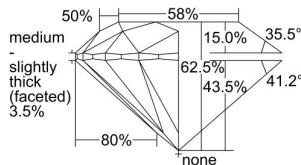

GIA®

FACSIMILE

GIA REPORT

5383666106

Verify this report at GIA.edu

GIA NATURAL DIAMOND DOSSIER®

May 15, 2021
GIA Report Number 5383666106
Shape and Cutting Style ..... Round Brilliant
Measurements ..... 4.44 - 4.47 x 2.79 mm

GRADING RESULTS

Carat Weight ..... 0.34 carat
Color Grade ..... G
Clarity Grade VS1
Cut Grade ..... Excellent

ADDITIONAL GRADING INFORMATION

Polish ..... Very Good
Symmetry ..... Excellent
Fluorescence ..... None
Clarity Characteristics ..... Cloud, Crystal
Inscription(s): GIA 5383666106

PROPORTIONS

Profile to actual proportions