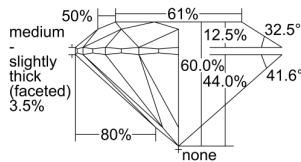

GIA®

FACSIMILE

GIA REPORT 2427658516

Verify this report at GIA.edu

GIA NATURAL DIAMOND DOSSIER®

March 14, 2022
GIA Report Number 2427658516
Shape and Cutting Style ..... Round Brilliant
Measurements ..... 4.33 - 4.36 x 2.61 mm

GRADING RESULTS

Carat Weight ..... 0.30 carat
Color Grade ..... G
Clarity Grade VVS2
Cut Grade ..... Excellent

ADDITIONAL GRADING INFORMATION

Polish ..... Excellent
Symmetry ..... Excellent
Fluorescence ..... Faint
Clarity Characteristics ..... Cloud, Pinpoint
Inscription(s): GIA 2427658516

PROPORTIONS

Profile to actual proportions

GRADING SCALES

GIA COLOR SCALE	GIA CLARITY SCALE	GIA CUT SCALE	
D	FLAWLESS	EXCELLENT	
E	INTERNALLY FLAWLESS		
F		VVS₁	VERY GOOD
G	VVS₂		
H	VS₁	GOOD	
I	VS₂		
J	SI₁	FAIR	
K	SI₂		
L	I₁	POOR	
M	I₂		
N	I₃		
O			
P			
Q			
R			
S			
T			
U			
V			
W			
X			
Y			
Z