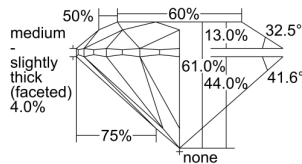

GIA®

FACSIMILE

GIA REPORT 6272435641

Verify this report at GIA.edu

GIA NATURAL DIAMOND DOSSIER®

November 17, 2017
GIA Report Number 6272435641
Shape and Cutting Style ..... Round Brilliant
Measurements ..... 4.32 - 4.34 x 2.64 mm

GRADING RESULTS

Carat Weight ..... 0.30 carat
Color Grade ..... G
Clarity Grade VS1
Cut Grade ..... Excellent

ADDITIONAL GRADING INFORMATION

Polish ..... Excellent
Symmetry ..... Excellent
Fluorescence ..... Faint
Clarity Characteristics ..... Crystal, Pinpoint, Needle
Inscription(s): GIA 6272435641

PROPORTIONS

Profile to actual proportions

GRADING SCALES

GIA COLOR SCALE	GIA CLARITY SCALE	GIA CUT SCALE	
D	FLAWLESS	EXCELLENT	
E	INTERNALLY FLAWLESS		
F		VVS₁	VERY GOOD
G	VVS₂		
H	VS₁	GOOD	
I	VS₂		
J	SI₁	FAIR	
K	SI₂		
L	I₁	POOR	
M	I₂		
N	I₃		
O			
P			
Q			
R			
S			
T			
U			
V			
W			
X			
Y			
Z