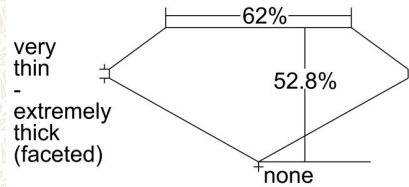

GIA COLORED DIAMOND REPORT

June 12, 2017
 Report Type Grading Report
 GIA Report Number 2185450692
 Shape and Cutting Style Heart Modified Brilliant
 Measurements 4.17 x 5.18 x 2.73 mm

 Carat Weight 0.46 carat
 Color Grade Fancy Intense Yellow
 Color Origin Natural
 Color Distribution Even
 Clarity Grade SI1
 Proportions:

Profile not to actual proportions

Polish Very Good
 Symmetry Very Good
 Fluorescence None
 Inscription(s): GIA 2185450692

Comments: Additional clouds are not shown. Pinpoints are not shown.

ADDITIONAL INFORMATION

CLARITY CHARACTERISTICS

KEY TO SYMBOLS*

- Crystal
- ⊗ Cloud
- ∖ Needle
- ∧ Natural

* Red symbols denote internal characteristics (inclusions). Green or black symbols denote external characteristics (blemishes). Diagram is an approximate representation of the diamond, and symbols shown indicate type, position, and approximate size of clarity characteristics. All clarity characteristics may not be shown. Details of finish are not shown.