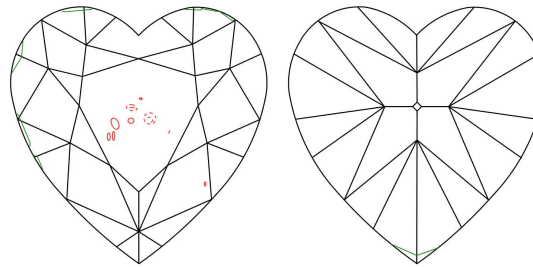

GIA COLORED DIAMOND REPORT

June 12, 2017
 Report Type Grading Report
 GIA Report Number 2185450692
 Shape and Cutting Style Heart Modified Brilliant
 Measurements 4.17 x 5.18 x 2.73 mm

 Carat Weight 0.46 carat
 Color Grade Fancy Intense Yellow
 Color Origin Natural
 Color Distribution Even
 Clarity Grade SI1
 Proportions:

Profile not to actual proportions

Polish Very Good
 Symmetry Very Good
 Fluorescence None
 Inscription(s): GIA 2185450692

Comments: Additional clouds are not shown. Pinpoints are not shown.

ADDITIONAL INFORMATION

CLARITY CHARACTERISTICS

KEY TO SYMBOLS*

- Crystal
- ⊗ Cloud
- ∖ Needle
- ∧ Natural

* Red symbols denote internal characteristics (inclusions). Green or black symbols denote external characteristics (blemishes). Diagram is an approximate representation of the diamond, and symbols shown indicate type, position, and approximate size of clarity characteristics. All clarity characteristics may not be shown. Details of finish are not shown.